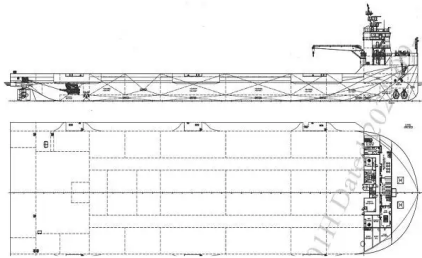

id 4569
Barge

Ship id	4569
Category	Barge
Build Year	2022
Ship added date	2021-12-27
Added by	Fairways Marine Brokerage

Measured weight

DWT 23000

Ship dimensions

Length overall (LOA), m 165

Additional Information